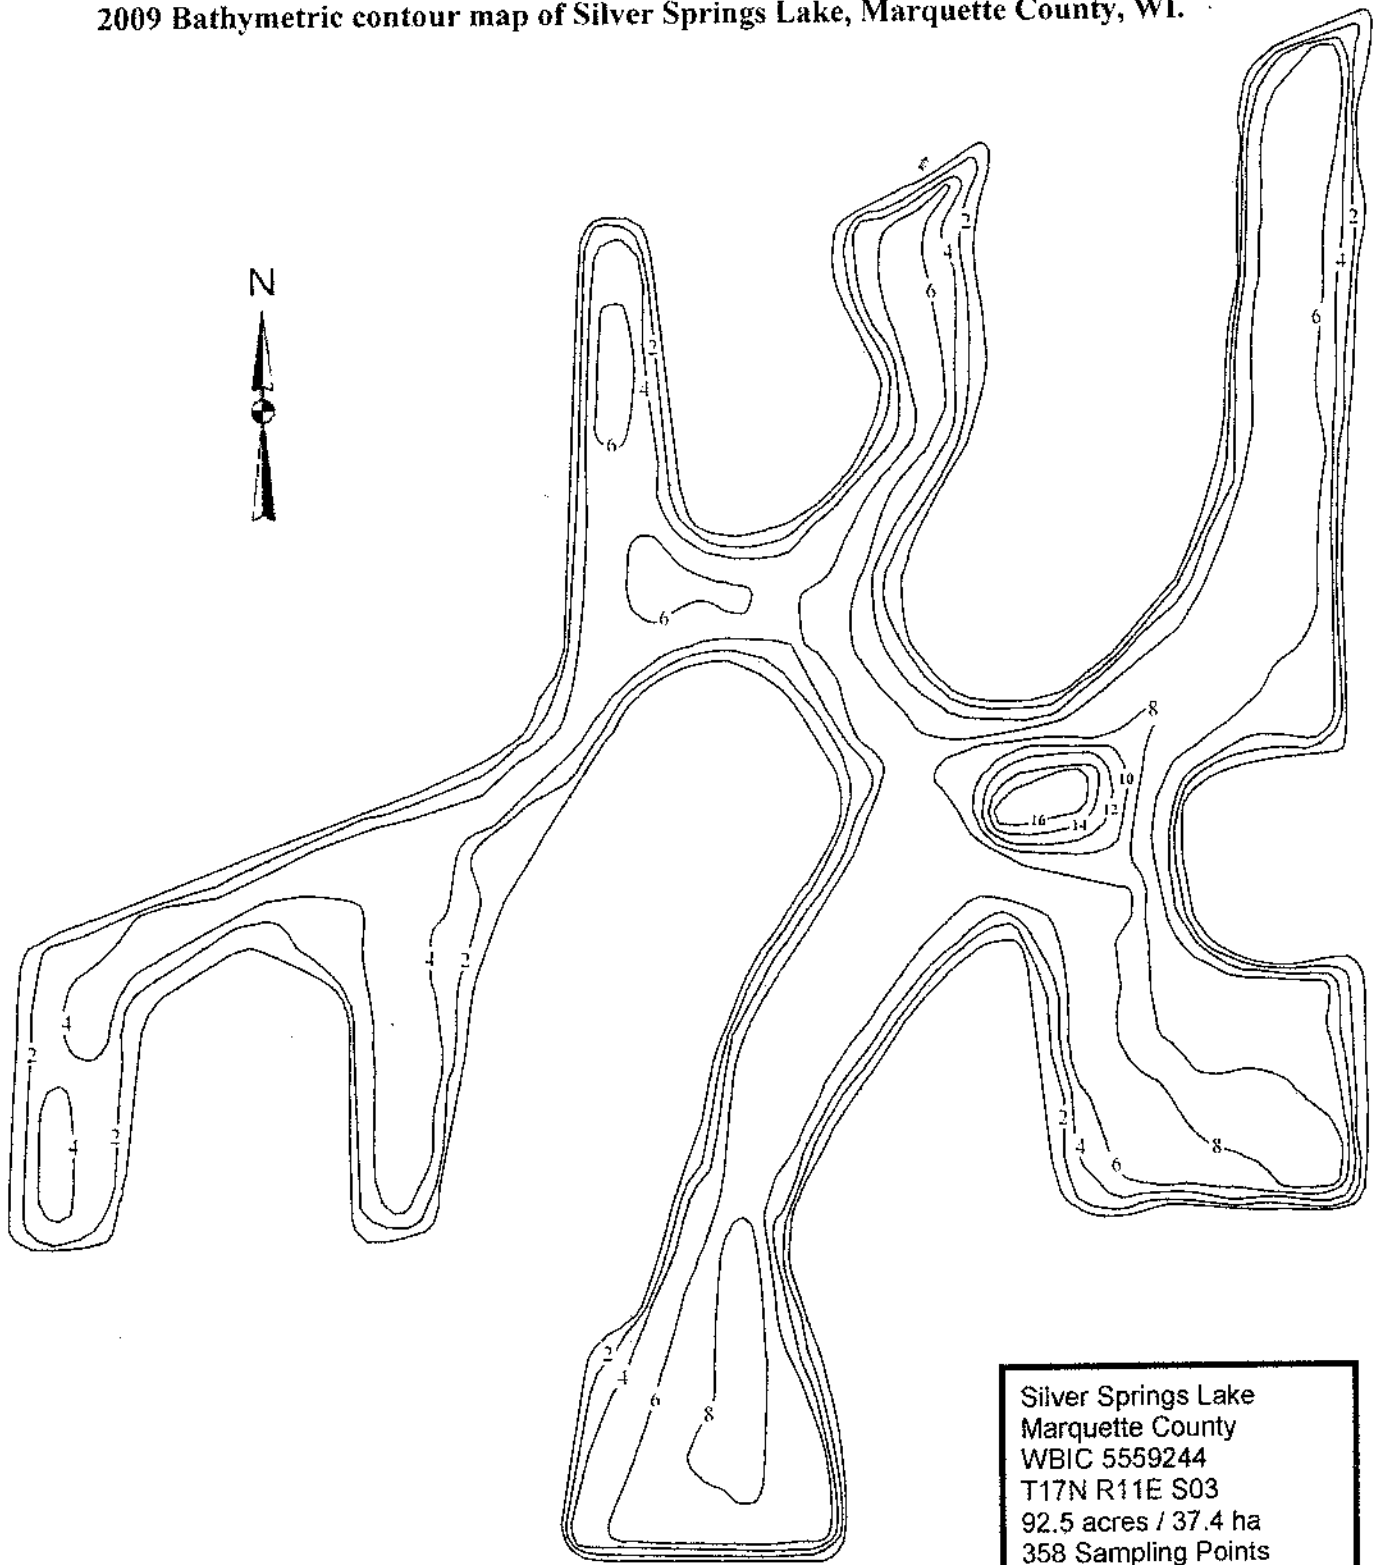

2009 Bathymetric contour map of Silver Springs Lake, Marquette County, WI.

0 0.1 0.2 0.3 Kilometers

Silver Springs Lake
Marquette County
WBIC 5559244
T17N R11E S03
92.5 acres / 37.4 ha
358 Sampling Points
32m between Points
Site1: Lat. 43.97372717
Long. -89.19206315